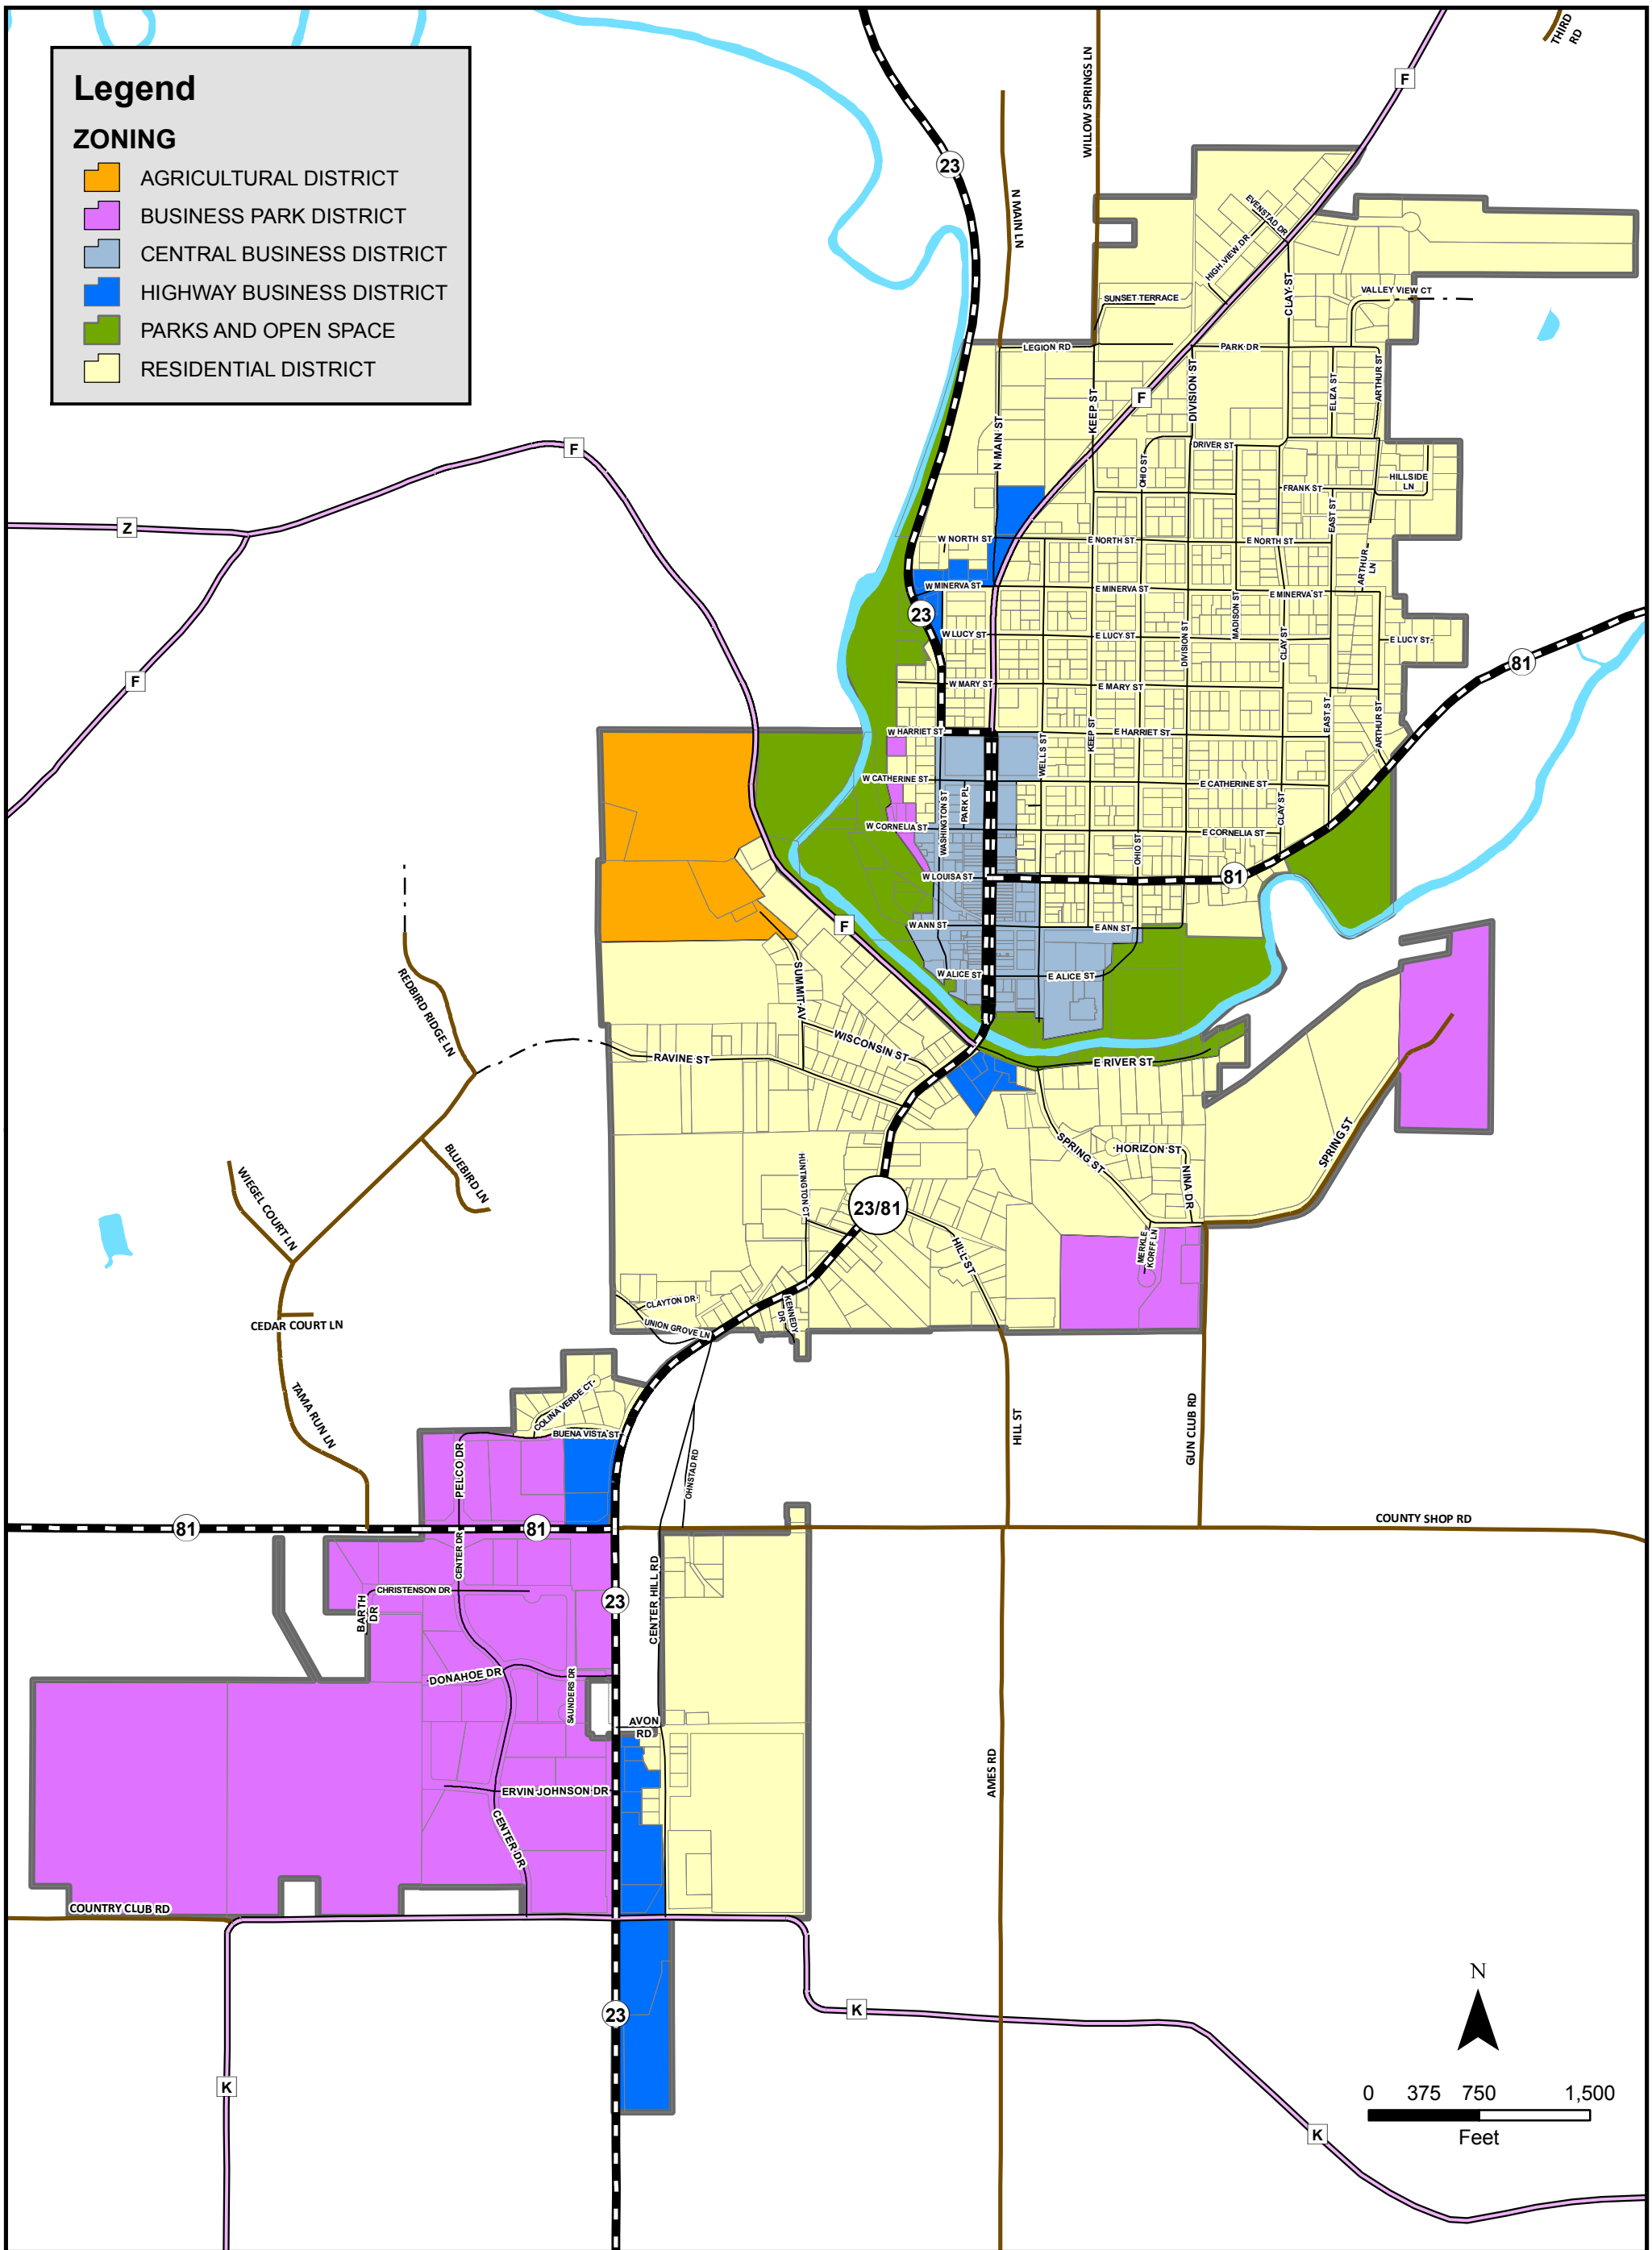

# Legend

## ZONING

-  AGRICULTURAL DISTRICT
-  BUSINESS PARK DISTRICT
-  CENTRAL BUSINESS DISTRICT
-  HIGHWAY BUSINESS DISTRICT
-  PARKS AND OPEN SPACE
-  RESIDENTIAL DISTRICT

## ZONING MAP

City of Darlington Zoning Districts were originally passed in May 2003. District locations are approximate based upon existing tax parcels at the time of map production. Locations do not replace a survey or other legally recorded documents.