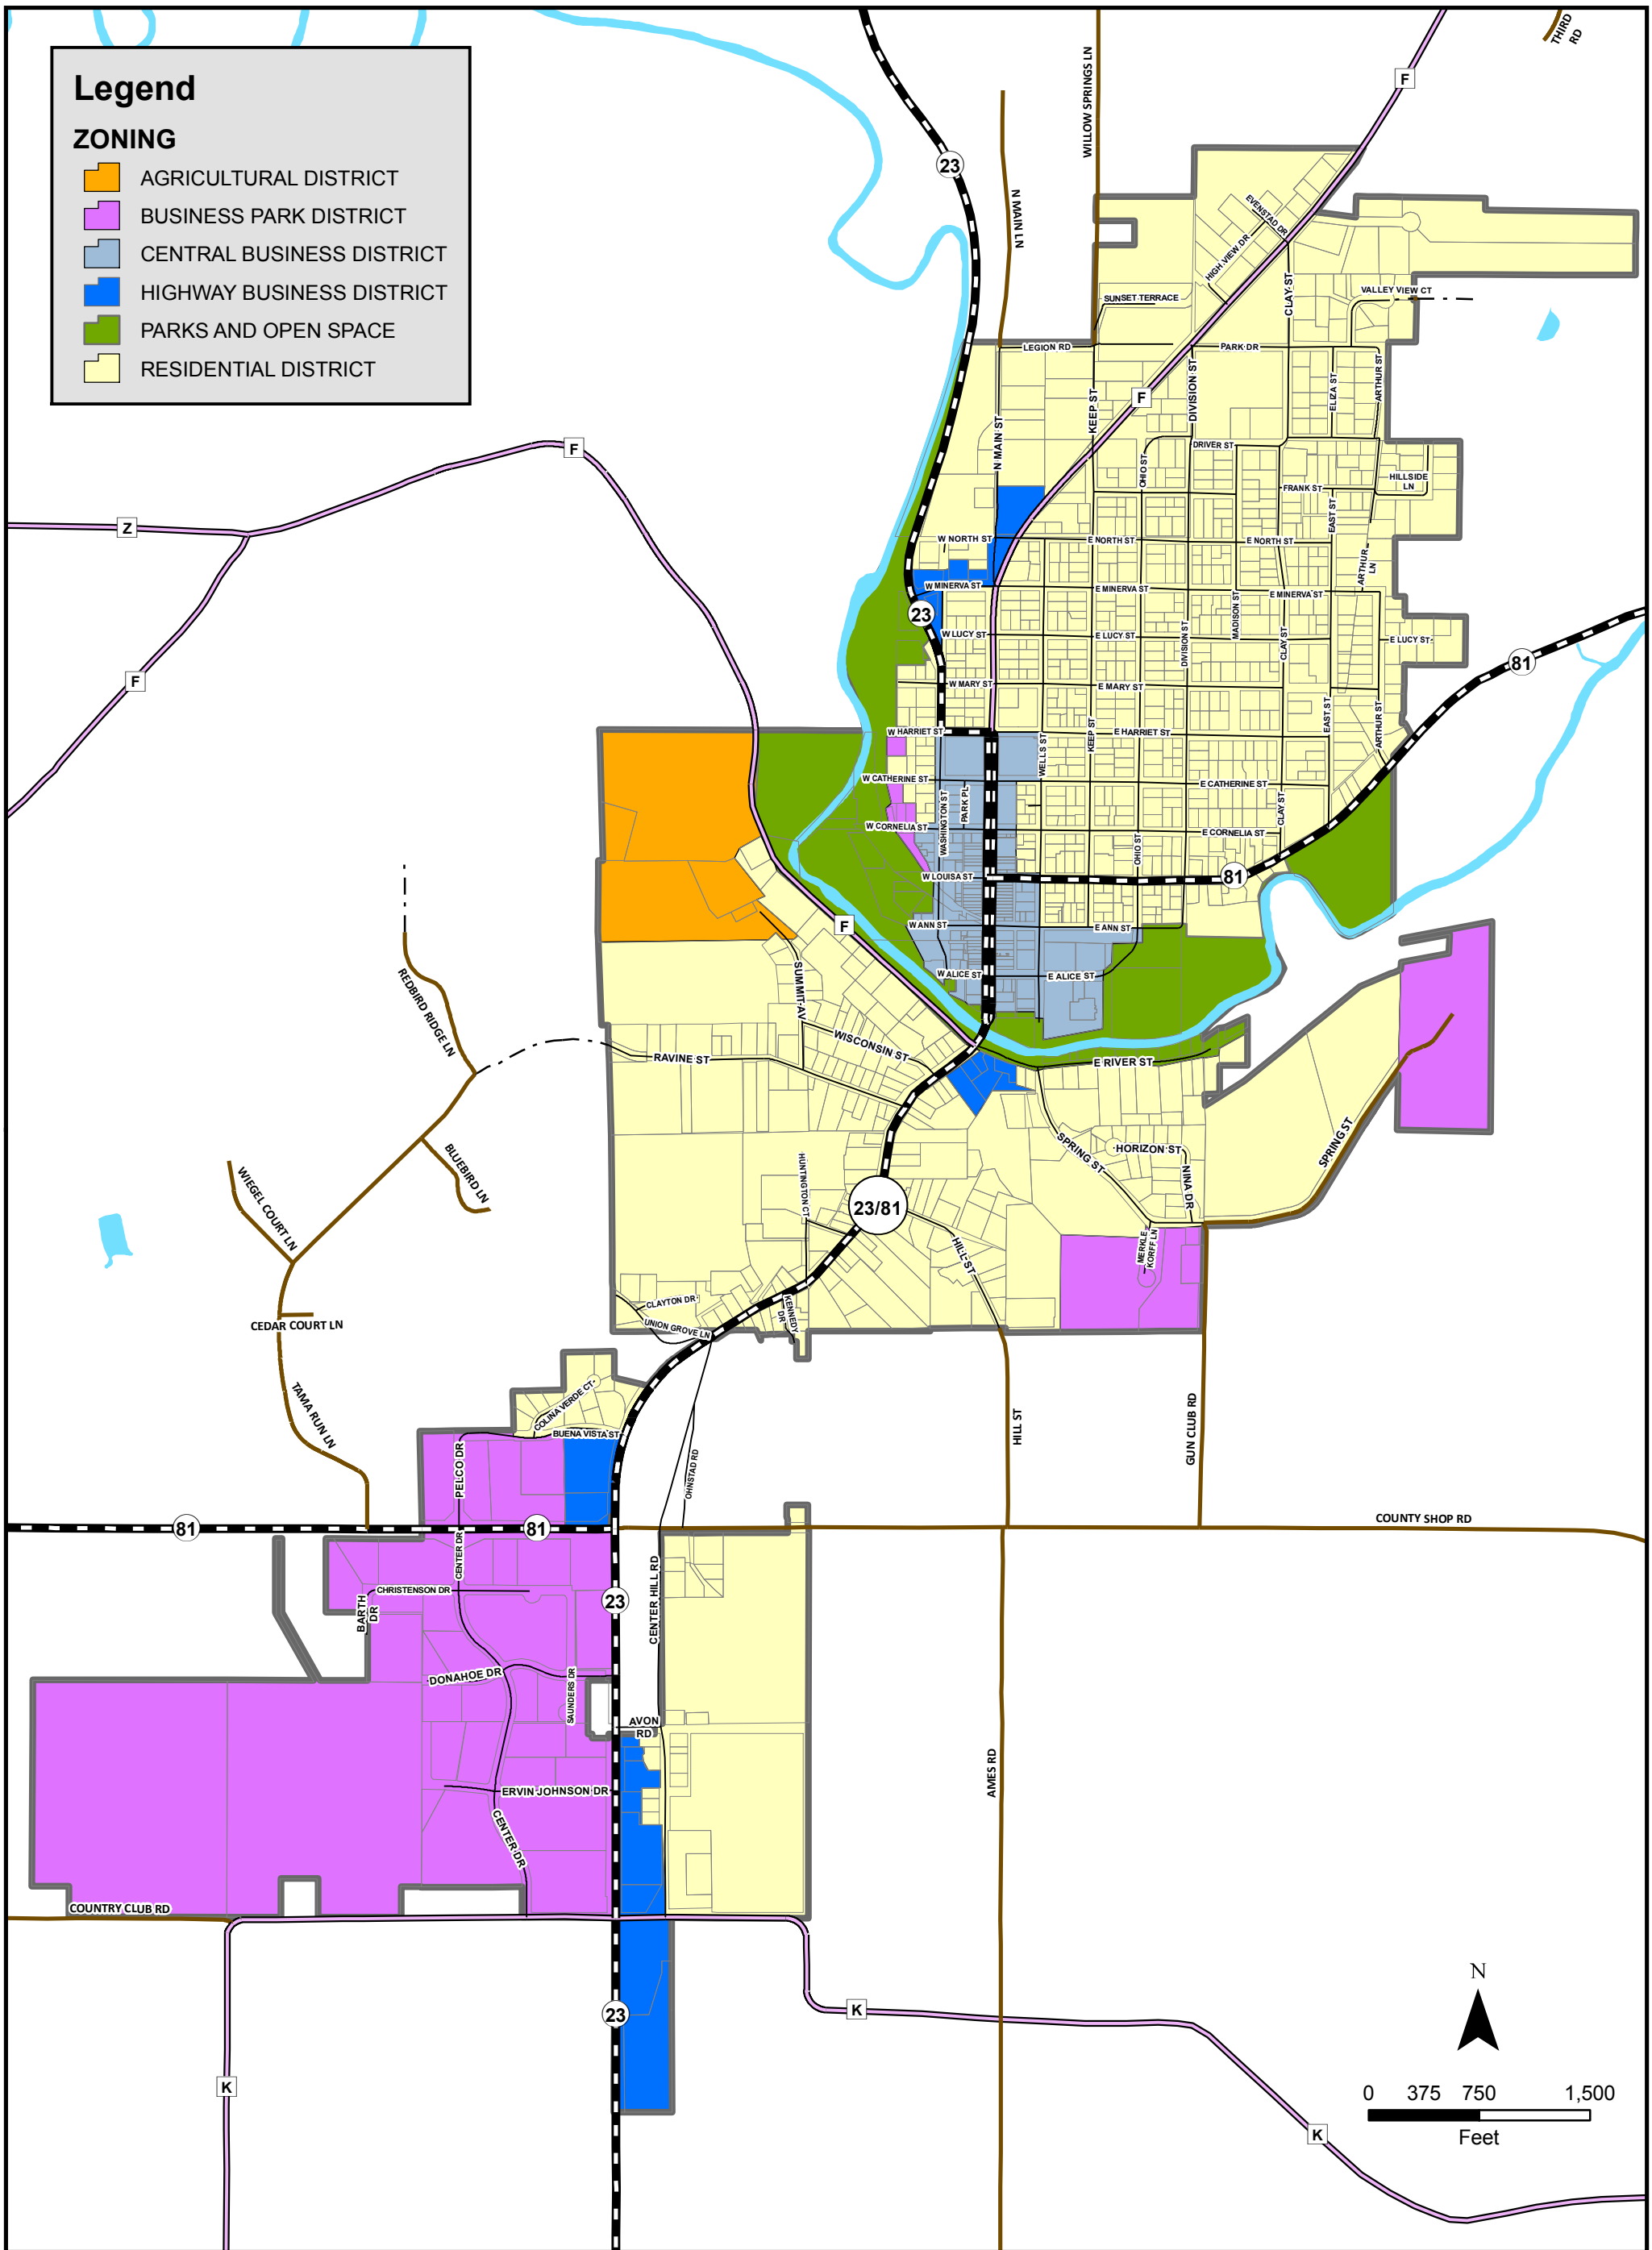

Legend

ZONING

- AGRICULTURAL DISTRICT
- BUSINESS PARK DISTRICT
- CENTRAL BUSINESS DISTRICT
- HIGHWAY BUSINESS DISTRICT
- PARKS AND OPEN SPACE
- RESIDENTIAL DISTRICT

CITY OF DARLINGTON

ZONING MAP

City of Darlington Zoning Districts were originally passed in May 2003. District locations are approximate based upon existing tax parcels at the time of map production. Locations do not replace a survey or other legally recorded documents.

Produced by:
Lafayette County Land Information
www.lafayettecountywi.org/ligis

Map Created: August 2019