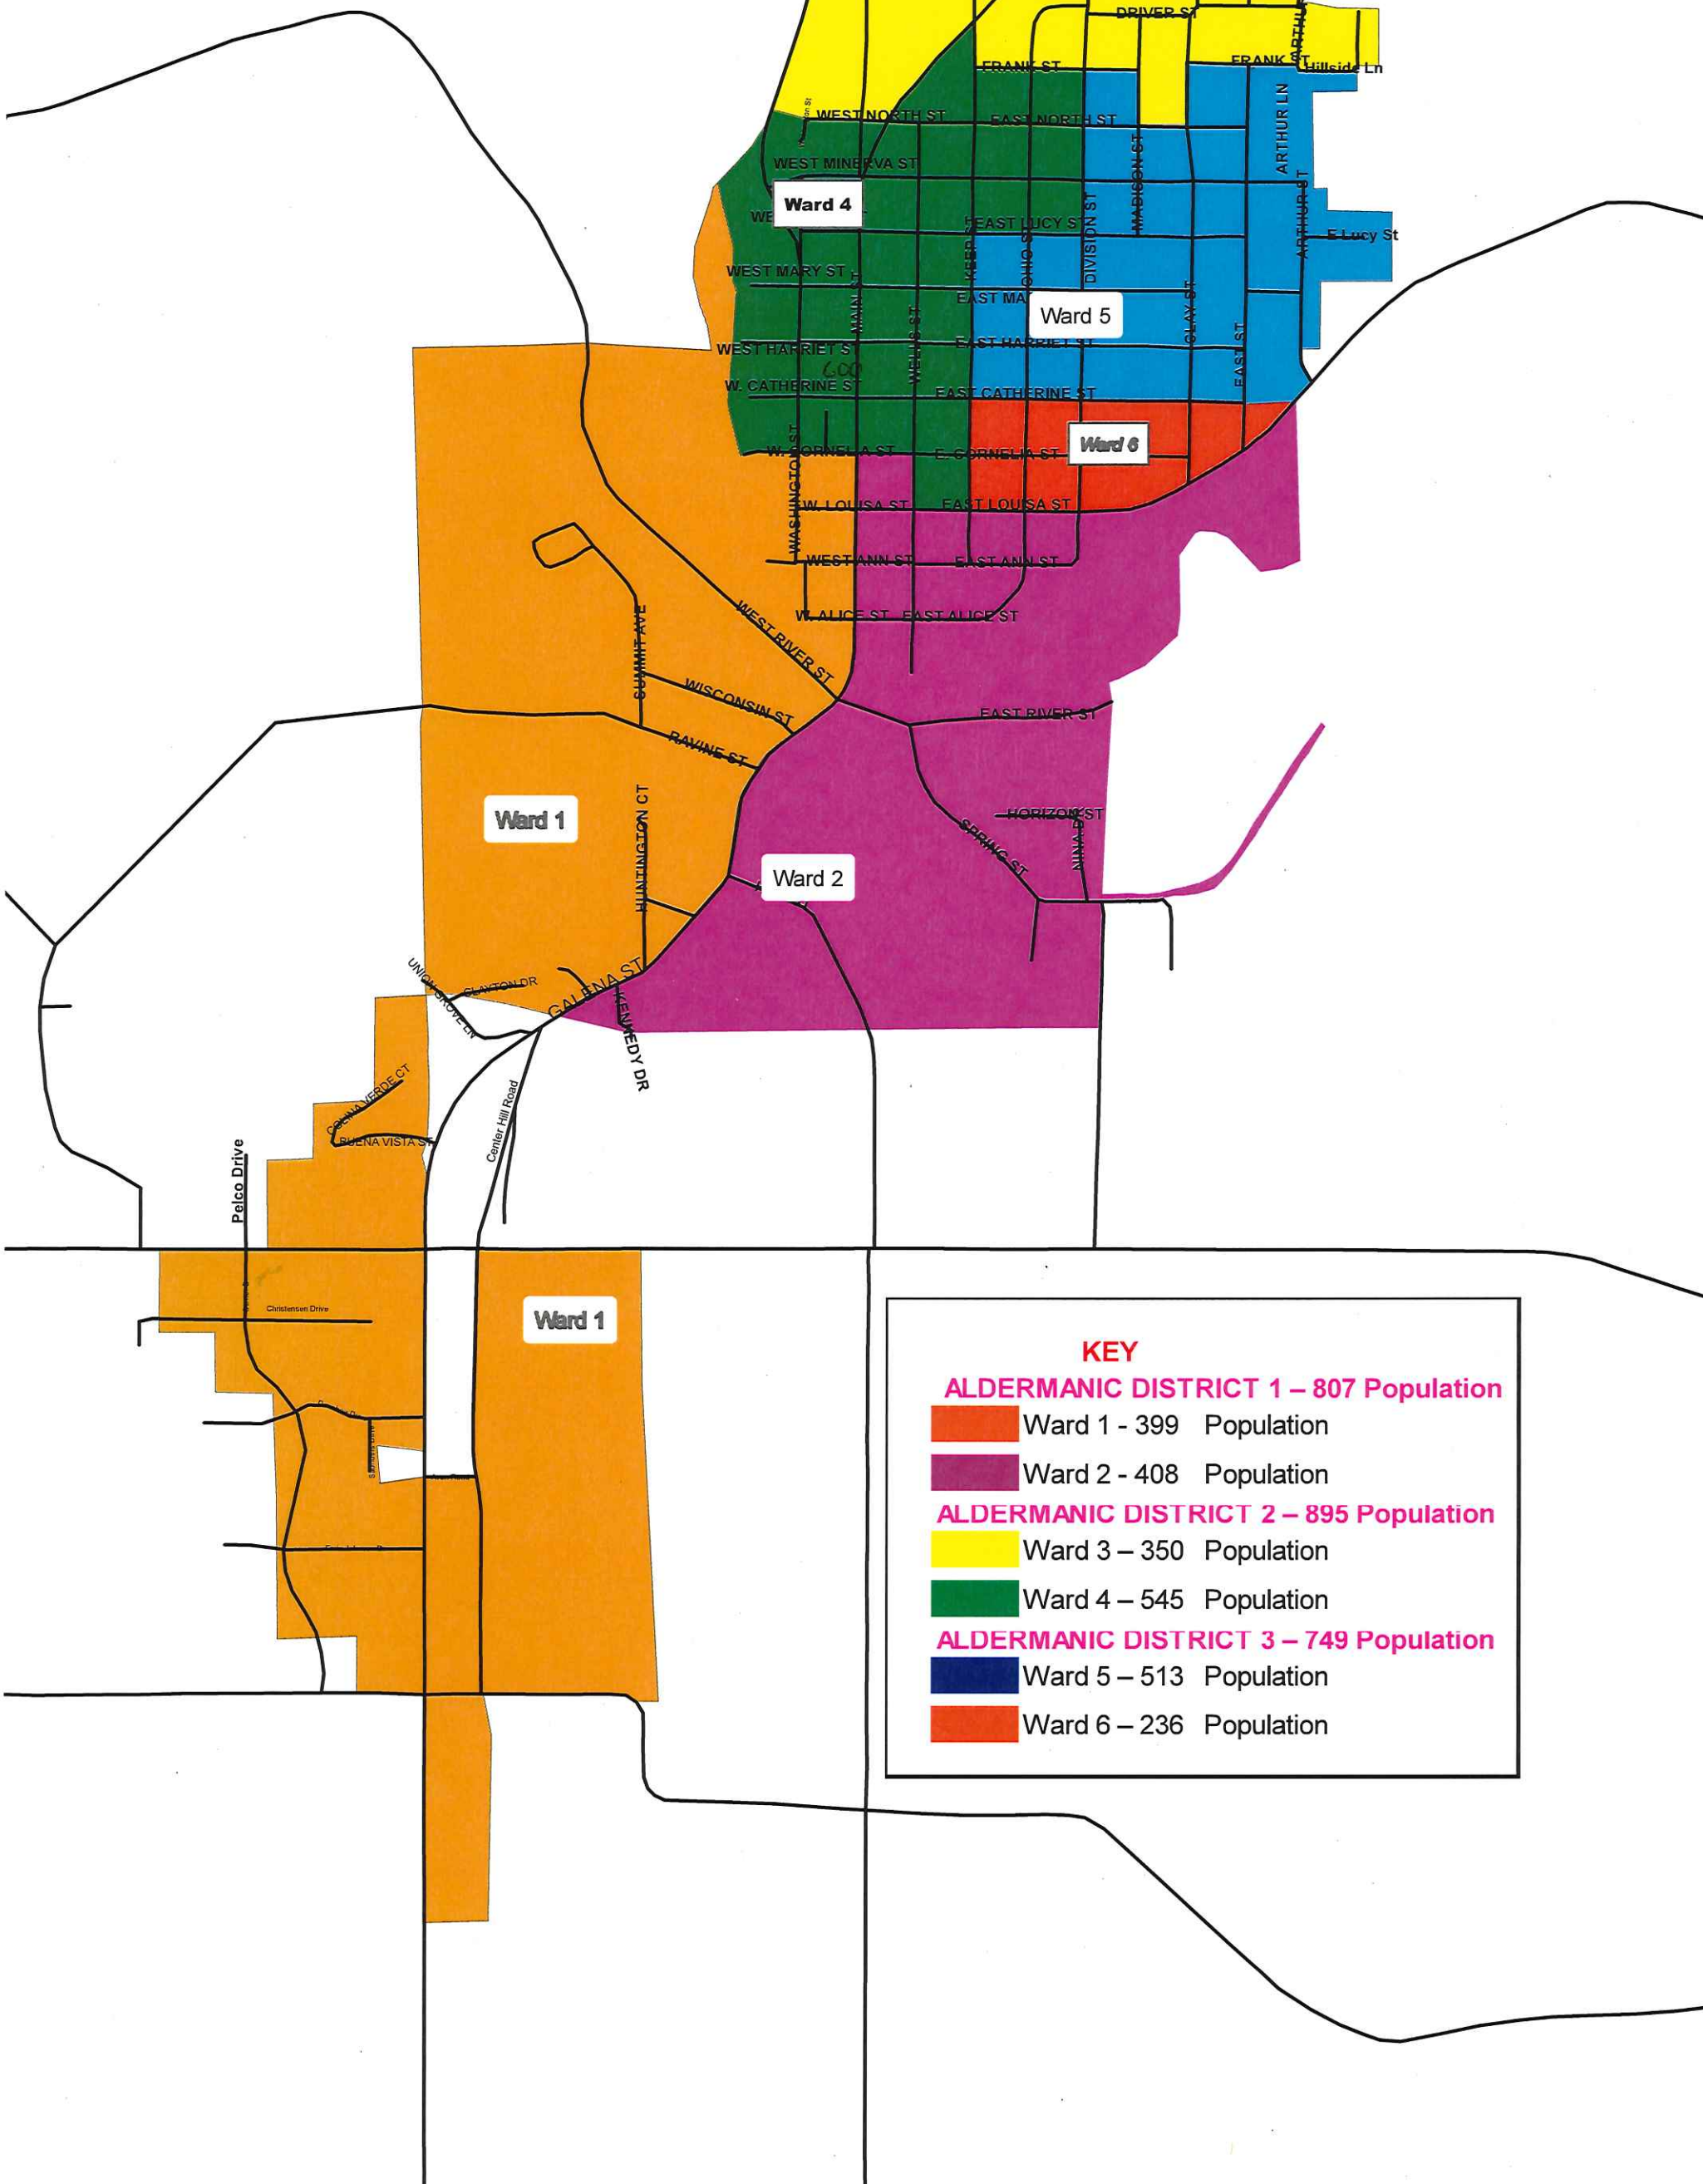

City of Darlington Ward Map

September 20th, 2011

KEY	
ALDERMANIC DISTRICT 1 – 807 Population	
	Ward 1 - 399 Population
	Ward 2 - 408 Population
ALDERMANIC DISTRICT 2 – 895 Population	
	Ward 3 – 350 Population
	Ward 4 – 545 Population
ALDERMANIC DISTRICT 3 – 749 Population	
	Ward 5 – 513 Population
	Ward 6 – 236 Population